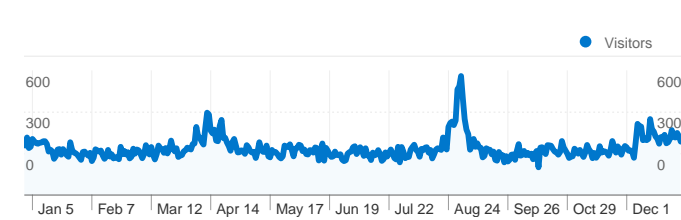

Site Usage

137,436 Visits

58.12% Bounce Rate

247,956 Pageviews

00:02:10 Avg. Time on Site

1.80 Pages/Visit

12.08% % New Visits

Visitors Overview

18,010 people visited this site

137,436 Visits

18,010 Absolute Unique Visitors

247,956 Pageviews

1.80 Average Pageviews

00:02:10 Time on Site

58.12% Bounce Rate

12.08% New Visits

137,436 visits came from 104 countries/territories

Site Usage						
Visits	Pages/Visit	Avg. Time on Site	% New Visits	Bounce Rate		
137,436 % of Site Total: 100.00%	1.80 Site Avg: 1.80 (0.00%)	00:02:10 Site Avg: 00:02:10 (0.00%)	12.10% Site Avg: 12.08% (0.17%)	58.12% Site Avg: 58.12% (0.00%)		
Country/Territory	Visits	Pages/Visit	Avg. Time on Site	% New Visits	Bounce Rate	
Malta	91,930	1.81	00:02:14	11.63%	55.53%	
United States	23,467	1.80	00:01:59	9.63%	61.53%	
Canada	10,140	1.74	00:01:44	11.14%	66.37%	
Australia	7,518	1.80	00:02:33	8.63%	66.56%	
United Kingdom	1,981	1.86	00:01:54	35.08%	55.78%	
Germany	419	2.43	00:02:49	35.08%	42.72%	
Belgium	329	1.54	00:02:33	24.92%	68.69%	
Italy	278	1.56	00:01:48	54.68%	68.35%	
Ireland	163	1.40	00:00:57	68.10%	78.53%	