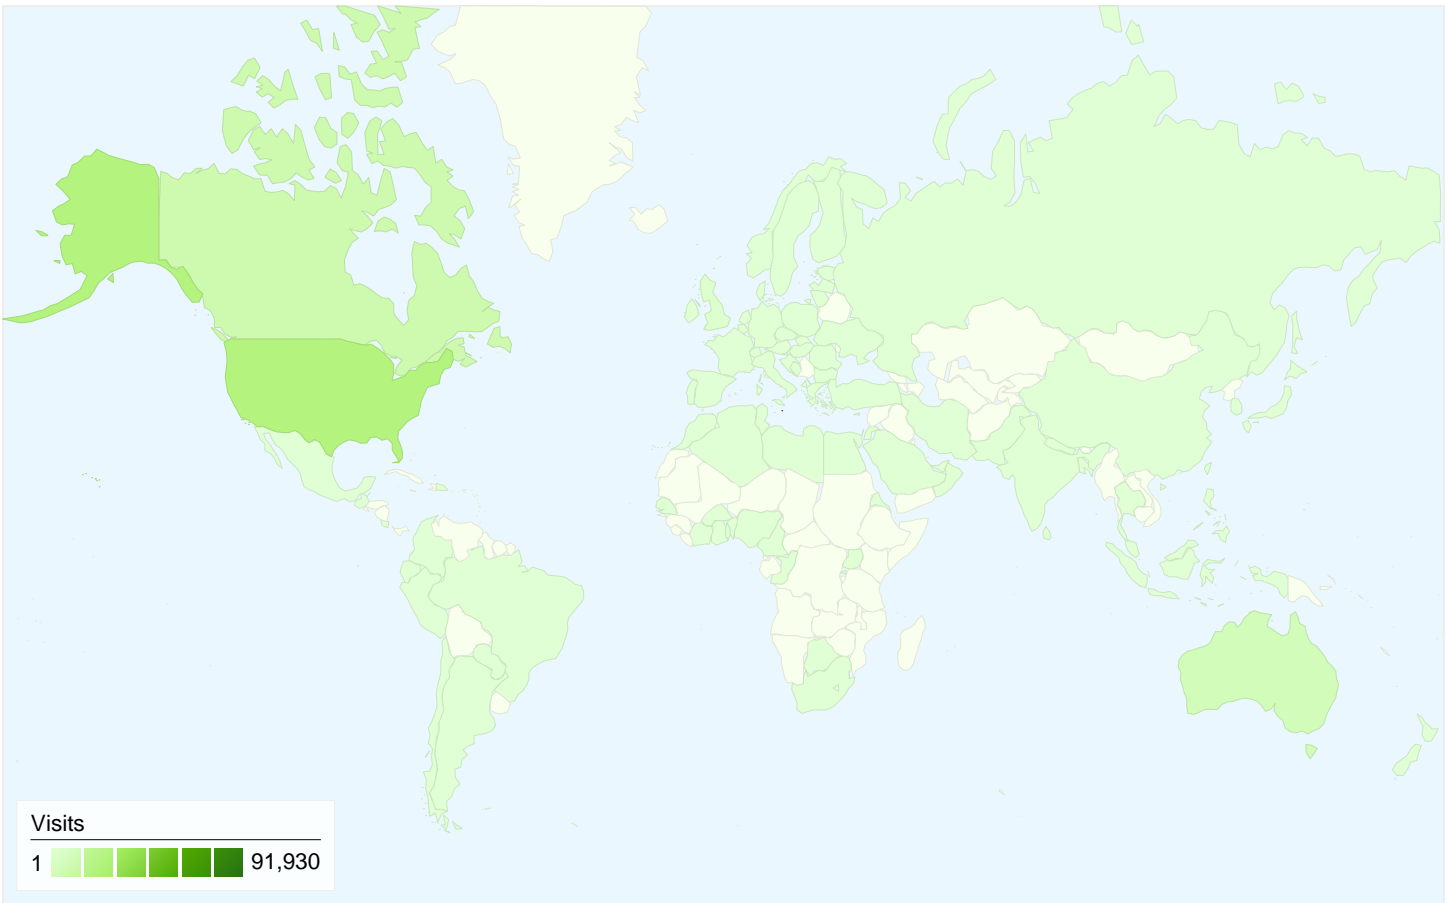

Visitors
18,010

Map Overlay world

Traffic Sources Overview

- **Direct Traffic**
81,526.00 (59.32%)
- **Search Engines**
46,661.00 (33.95%)
- **Referring Sites**
9,238.00 (6.72%)
- **Other**
11 (0.01%)

Content Overview

18,010 people visited this site

137,436 Visits

18,010 Absolute Unique Visitors

247,956 Pageviews

1.80 Average Pageviews

00:02:10 Time on Site

58.12% Bounce Rate

12.08% New Visits

All traffic sources sent a total of 137,436 visits

- 59.32%** Direct Traffic
- 6.72%** Referring Sites
- 33.95%** Search Engines

- **Direct Traffic**
81,526.00 (59.32%)
- **Search Engines**
46,661.00 (33.95%)
- **Referring Sites**
9,238.00 (6.72%)
- **Other**
11 (0.01%)

137,436 visits came from 104 countries/territories

Site Usage						
Visits	Pages/Visit	Avg. Time on Site	% New Visits	Bounce Rate		
137,436 % of Site Total: 100.00%	1.80 Site Avg: 1.80 (0.00%)	00:02:10 Site Avg: 00:02:10 (0.00%)	12.10% Site Avg: 12.08% (0.17%)	58.12% Site Avg: 58.12% (0.00%)		
Country/Territory	Visits	Pages/Visit	Avg. Time on Site	% New Visits	Bounce Rate	
Malta	91,930	1.81	00:02:14	11.63%	55.53%	
United States	23,467	1.80	00:01:59	9.63%	61.53%	
Canada	10,140	1.74	00:01:44	11.14%	66.37%	
Australia	7,518	1.80	00:02:33	8.63%	66.56%	
United Kingdom	1,981	1.86	00:01:54	35.08%	55.78%	
Germany	419	2.43	00:02:49	35.08%	42.72%	
Belgium	329	1.54	00:02:33	24.92%	68.69%	
Italy	278	1.56	00:01:48	54.68%	68.35%	
Ireland	163	1.40	00:00:57	68.10%	78.53%	