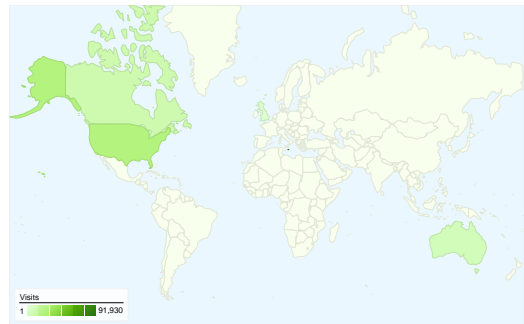

Site Usage

137,436 Visits

58.12% Bounce Rate

247,956 Pageviews

00:02:10 Avg. Time on Site

1.80 Pages/Visit

12.08% % New Visits

Visitors Overview

Visitors
18,010

Map Overlay world

Traffic Sources Overview

- **Direct Traffic**
81,526.00 (59.32%)
- **Search Engines**
46,661.00 (33.95%)
- **Referring Sites**
9,238.00 (6.72%)
- **Other**
11 (0.01%)

Content Overview

All traffic sources sent a total of 137,436 visits

- 59.32%** Direct Traffic
- 6.72%** Referring Sites
- 33.95%** Search Engines

- **Direct Traffic**
81,526.00 (59.32%)
- **Search Engines**
46,661.00 (33.95%)
- **Referring Sites**
9,238.00 (6.72%)
- **Other**
11 (0.01%)

137,436 visits came from 104 countries/territories

Site Usage						
Visits	Pages/Visit	Avg. Time on Site	% New Visits	Bounce Rate		
137,436 % of Site Total: 100.00%	1.80 Site Avg: 1.80 (0.00%)	00:02:10 Site Avg: 00:02:10 (0.00%)	12.10% Site Avg: 12.08% (0.17%)	58.12% Site Avg: 58.12% (0.00%)		
Country/Territory	Visits	Pages/Visit	Avg. Time on Site	% New Visits	Bounce Rate	
Malta	91,930	1.81	00:02:14	11.63%	55.53%	
United States	23,467	1.80	00:01:59	9.63%	61.53%	
Canada	10,140	1.74	00:01:44	11.14%	66.37%	
Australia	7,518	1.80	00:02:33	8.63%	66.56%	
United Kingdom	1,981	1.86	00:01:54	35.08%	55.78%	
Germany	419	2.43	00:02:49	35.08%	42.72%	
Belgium	329	1.54	00:02:33	24.92%	68.69%	
Italy	278	1.56	00:01:48	54.68%	68.35%	
Ireland	163	1.40	00:00:57	68.10%	78.53%	